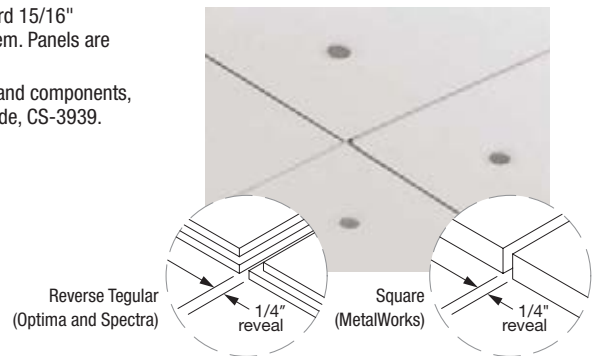

For suspension system layout and components, refer to the Capz Technical Guide, CS-3939.

1. Anchor bracket or wire to the deck

2. Attach 15/16" suspension system to bracket, insert cross tees, and STAC or ARPLUG clip