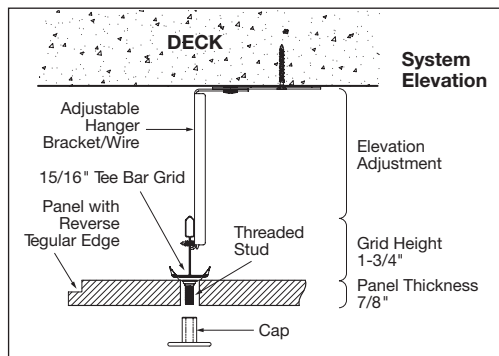

Four easy steps to install

Capz is installed with a standard 15/16" Prelude® XL® suspension system. Panels are aligned with a 1/4" reveal.

For suspension system layout and components, refer to the Capz Technical Guide, CS-3939.