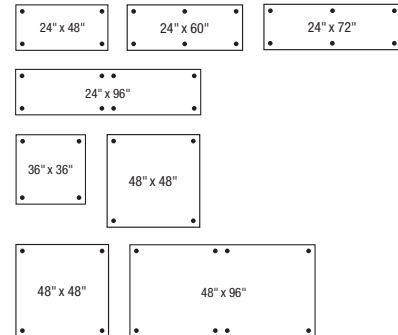

LEED for Schools

Acoustics

✓

\$\$\$\$\$

Select your texture, panel sizes, layout, and cap color

Panel sizes

Optima and Spectra Capz Sizes

Edge Profile	Item Number*	Dimensions	LR	NRC
<b>Standard Sizes – all Reverse Tegular edge</b>				
	3934 __	2' x 4' x 7/8"	.90	.95
	3935 __	2' x 5' x 7/8"	.90	.95
	3930 __	2' x 6' x 7/8"	.90	.95
	3931 __	2' x 8' x 7/8"	.90	.95
	3936 __	3' x 3' x 7/8"	.90	.95
	3932 __	4' x 4' x 7/8"	.90	.95
	3933 __	4' x 8' x 7/8"	.90	.95

MetalWorks Capz Sizes

Edge Profile	Item Number*	Dimensions	Pcs/Ctn	NRC†
<b>Standard Sizes</b>				
	64901M10 __	4' x 4' x 0.57"	1	0.80, 0.90†, 0.95††
	64902M10 __	4' x 4' x 0.57"	2	0.80, 0.90†, 0.95††
<b>Premium Sizes*</b>				
	64780M10 __	2' x 4' x 0.57"	Bulk packaged	0.80, 0.90†, 0.95††
	64790M10 __	2' x 5' x 0.57"	Bulk packaged	0.80, 0.90†, 0.95††
	64910M10 __	2' x 6' x 0.57"	Bulk packaged	0.80, 0.90†, 0.95††
	64920M10 __	2' x 8' x 0.57"	Bulk packaged	0.80, 0.90†, 0.95††
	64930M10 __	3' x 3' x 0.57"	Bulk packaged	0.80, 0.90†, 0.95††
	64940M10 __	4' x 8' x 0.57"	Bulk packaged	0.80, 0.90†, 0.95††