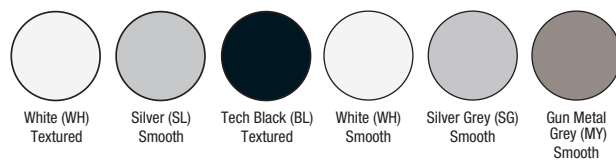

Cap Finish Colors